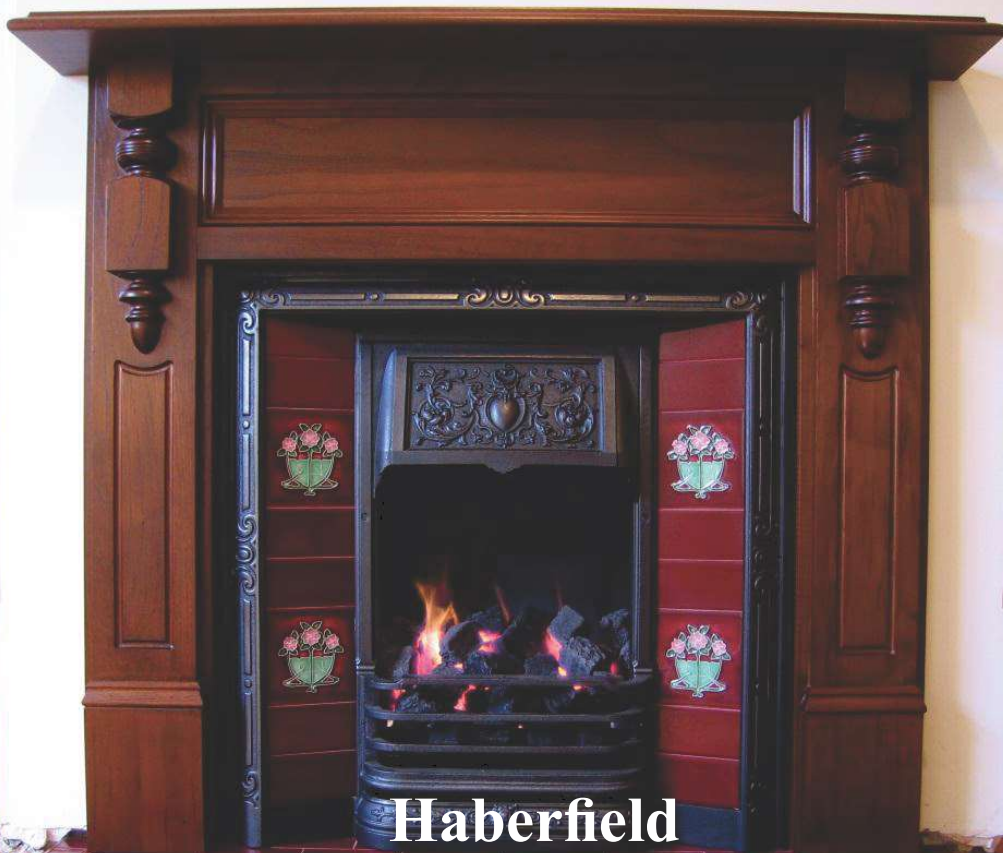

FULL INSTALLATION SERVICE

Haberfield

"Nectre 420c" Coal Gas Fire in a Restored Original Tile Grate
Polished Timber Fireplace Surround (Single Column) - Reproduction
Fascia & Hearth Tiles - Reproduction

LEADER IN RESTORATION BUILDING SUPPLIES